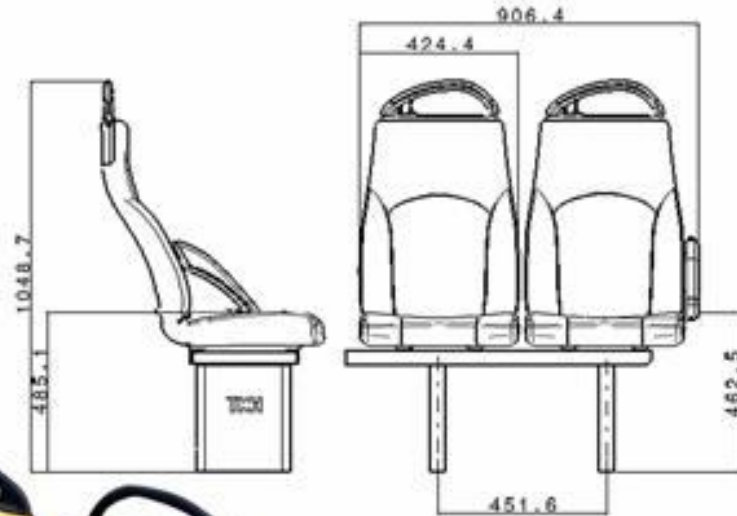

B34R

Special designs for 7m to 10m Minibus, with rear retractable grab handle to allow better access. Ergonomically designed seats to give better back support for enhanced comfort

Available optional features:

- Adjustable armrest
- Pocket for magazine
- Retractable grab handle
- Foot Rest
- Back Board

B34C

Moulded plastic backing with unique top handle to allow heavy handling and usage.
Slim contour to allow maximum seating capacity and comfort.

S38R4

- Latest elegant and stylish designs.
- Slim profile to give increase space and comfort during long distance travel.
- This design allows more seating capacity without compromising leg room e.g. Double Decker Bus with 73 seats.
- Optional Side Slider to create wider and better seating area for passengers.

Available optional features:

- Aluminum Footrest
- Adjustable Armrest
- Retractable Grab Handle
- Pocket for magazine
- Wide variety of sewing pattern

B38RH

- Unique adjustable headrest feature to allow good neck support regardless of reclined back positions.
- The contoured back rest provides highest level of comfort with optional 3 point seat belt to give better safety.