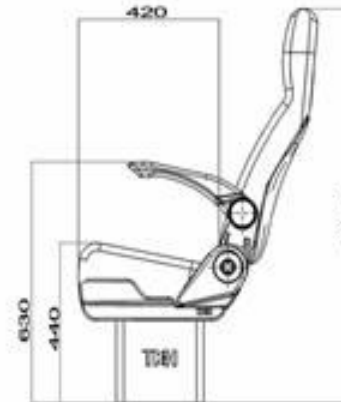

B34R

Special designs for 7m to 10m Minibus, with rear retractable grab handle to allow better access. Ergonomically designed seats to give better back support for enhanced comfort

Available optional features:

- Adjustable armrest
- Pocket for magazine
- Retractable grab handle
- Foot Rest
- Back Board

B34C

Moulded plastic backing with unique top handle to allow heavy handling and usage.
Slim contour to allow maximum seating capacity and comfort.

Available optional features:

Fixed Armrest

Wide variety of sewing pattern

S38RC

Ideal for Intercity Buses.
User friendly, unique design with attached side handles to allow standing passenger a firm hold.

- Available optional features:
- Aluminum Footrest
 - Adjustable Armrest
 - Side Handle
 - Pocket for magazine
 - Wide variety of sewing pattern

Available optional features:

- Aluminum Footrest
- Adjustable Armrest
- Retractable Grab Handle
- Pocket for magazine
- Wide variety of sewing pattern

B38RH

- Unique adjustable headrest feature to allow good neck support regardless of reclined back positions.
- The contoured back rest provides highest level of comfort with optional 3 point seat belt to give better safety.