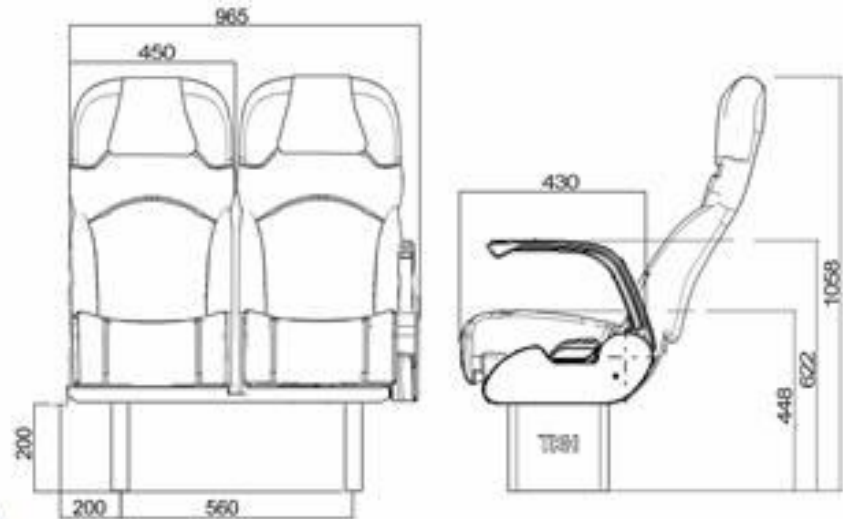

B41R

Classic designs to give passengers maximum comfort and relaxing traveling experience.
Durable, compatible with moulded PU Foam

Available optional features:

- Aluminum Footrest
- Adjustable Armrest
- Back Handle
- Pocket Netting for magazine
- Wide variety of sewing pattern