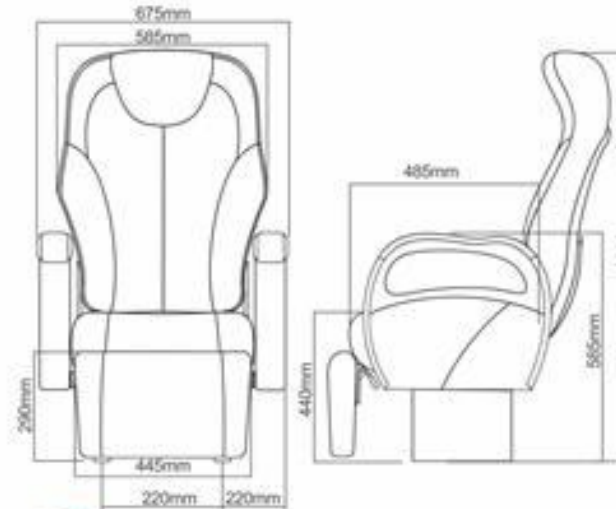

B50 OD

- European designs with optional Foldable Table to allow comfortable meals and worktop for computers during the journey.
- The center armrest is totally collapsible to increase flexibility.

Available optional features:

Aluminum Footrest

Adjustable Calf Support

Back Handle

Pocket Netting for magazine

Foldable Table

3 point safety belt

Choice of Fabric or Leather trim