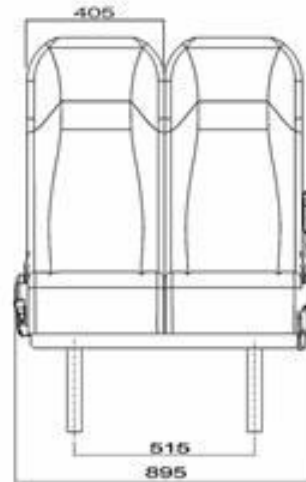

B34R

Special designs for 7m to 10m Minibus, with rear retractable grab handle to allow better access. Ergonomically designed seats to give better back support for enhanced comfort

Available optional features:

- Adjustable armrest
- Pocket for magazine
- Retractable grab handle
- Foot Rest
- Back Board

B34C

Moulded plastic backing with unique top handle to allow heavy handling and usage.
Slim contour to allow maximum seating capacity and comfort.

S38R4

- Latest elegant and stylish designs.
- Slim profile to give increase space and comfort during long distance travel.
- This design allows more seating capacity without compromising leg room e.g. Double Decker Bus with 73 seats.
- Optional Side Slider to create wider and better seating area for passengers.