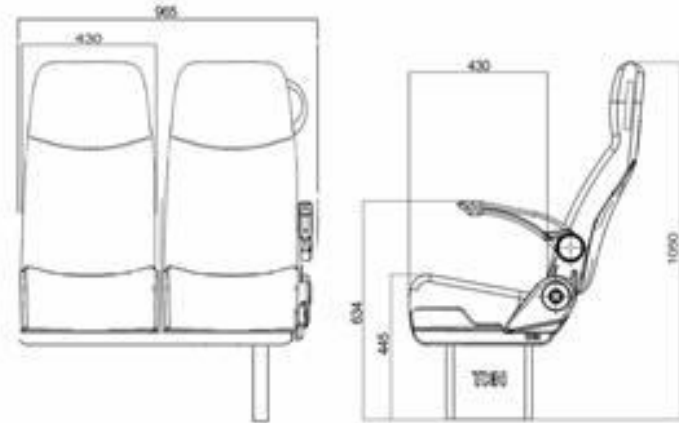

- Adjustable armrest
- Pocket for magazine
- Retractable grab handle
- Foot Rest
- Back Board

B34C

Moulded plastic backing with unique top handle to allow heavy handling and usage.
Slim contour to allow maximum seating capacity and comfort.

Available optional features:

Fixed Armrest

Wide variety of sewing pattern

S38RC

Ideal for Intercity Buses.
User friendly, unique design with attached side handles to allow standing passenger a firm hold.

- Available optional features:
- Aluminum Footrest
 - Adjustable Armrest
 - Side Handle
 - Pocket for magazine
 - Wide variety of sewing pattern

S38R4

- Latest elegant and stylish designs.
- Slim profile to give increase space and comfort during long distance travel.
- This design allows more seating capacity without compromising leg room e.g. Double Decker Bus with 73 seats.
- Optional Side Slider to create wider and better seating area for passengers.